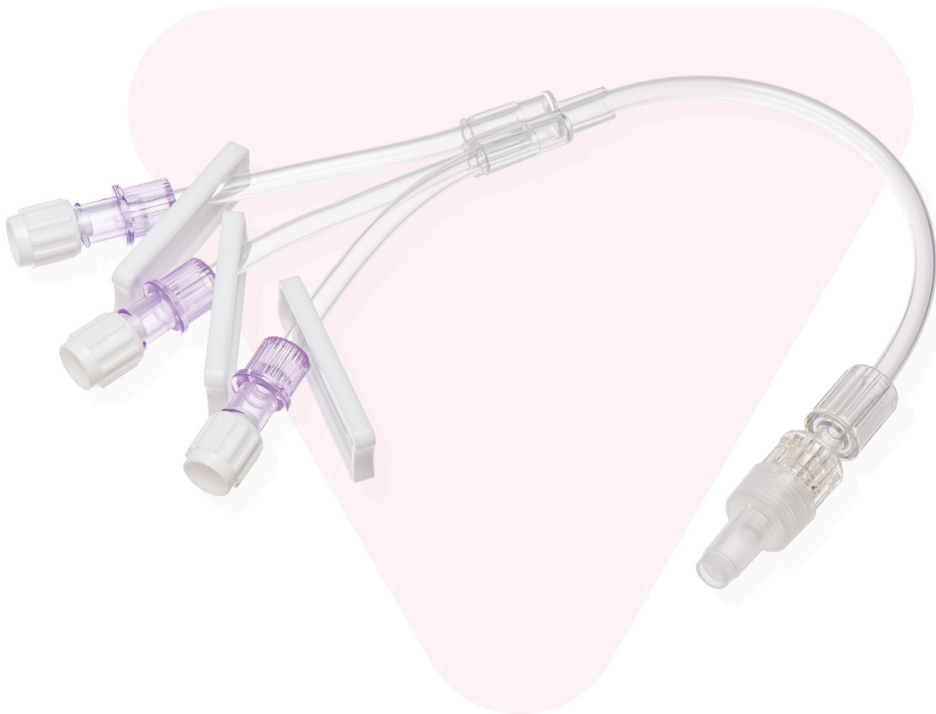

Multi Lumen Standard Bore Extension Sets

Our Multi Lumen configuration Standard Bore Extension Sets offer 2 and 3 lumen configurations. They have an inner diameter of 3mm and have slide clamps on each lumen. They are provided with male Luer lock with rotating collar to female Luer lock ends.

- ⊗ Female Luer lock to male Luer lock with rotating collar
- ⊗ Slide clamps
- ⊗ Available with 2 and 3 Lumen
- ⊗ 3mm tubing
- ⊗ Transparent medical grade PVC

Multi Lumen Standard Bore Extension Sets				STERILE
RE-ORDER	DESCRIPTION	LENGTH	NEEDLELESS ACCESS SITE	CARTON QTY
IV052300	Multi Lumen Standard Bore Extension Set with 2 x Lumen	15cm	—	100
IV052400	Multi Lumen Standard Bore Extension Set with 3 x Lumen	15cm	—	100