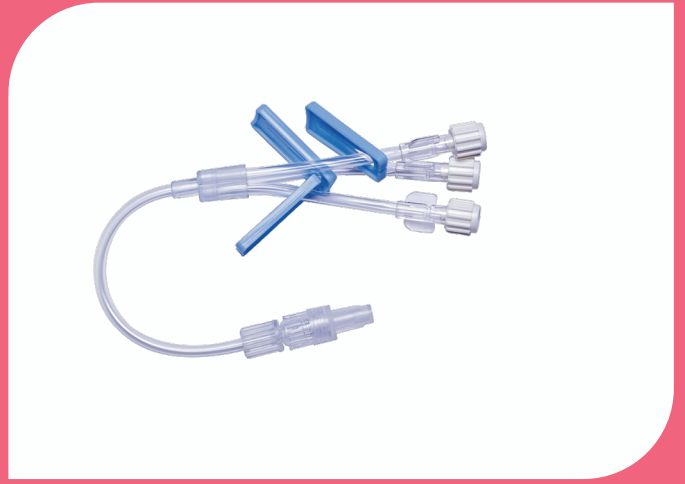

# Multi Lumen Standard Bore Extension Set

15cm  
3 Lumens

### DESCRIPTION

The Multi Lumen Standard Bore Extension Set with three Lumens, is 15cm in length. It has female luer lock and slide clamp on each lumen and a male luer lock connector and rotating collar at the other end.

### FEATURES AND BENEFITS

- 3 x Female luer lock connectors
- 3 x slide clamps
- 3 x lumen
- Male luer lock with rotating collar
- Peel open pouch
- Single use only

### PRODUCT DATA

- Tubing diameter: 3mm
- Tubing length: 15cm
- Priming volume (3 lumen): 2.12mL
- DEHP free
- Sterile EO
- Latex free
- Material: PVC, PE, PC
- Shelf Life: 3 Years
- ARTG Number: 228230
- The product is MRI and CT suitable