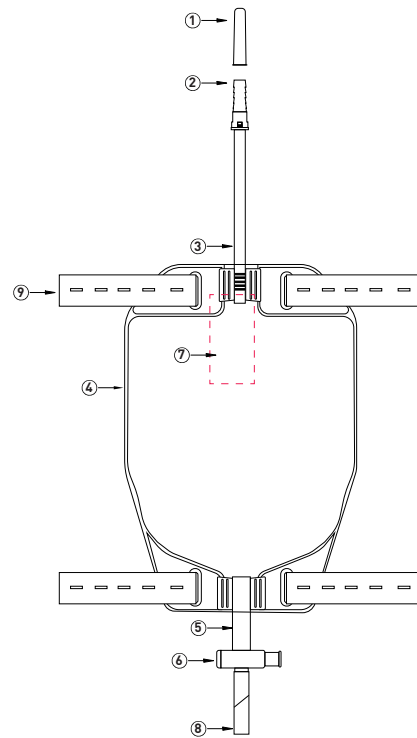

Leg Bag

T-Tap with Elastic Straps

DESCRIPTION

m|devices Leg Bags are designed to be unobtrusive offering discreet storage under clothing. The various volume capacity sizes available are 350mL, 500mL and 750mL bags, non-return valve and with three optional tube lengths of 10cm, 30cm and 50cm with bonded stepped connector, cater for all user requirements. The T-Tap mechanism ensures emptying the bag can be performed quickly and easily whilst the elastic straps with button hole type securement, allows an adjustable custom fit every time. The non-woven backing of the leg bag provides comfort to the wearer.

FEATURES & BENEFITS

- Discreet underneath clothing
- Easy to use T-Tap to empty bag
- Available in 350mL, 500mL & 750mL bag sizes
- Bonded stepped connector to tubing
- Non-return valve
- Tubing lengths: 10cm, 30cm & 50cm
- Comfortable elastic straps with button hole type securement
- Soft non-woven backing

PRODUCT DIAGRAM

ITEM	DESCRIPTION	5	Outlet Tubing
1	Protective Cap	6	T-valve
2	Connector	7	Non Return Film
3	Inlet Tubing	8	Silicone Tube
4	Bag Body	9	Elastic Strap

Leg Bag

T-Tap with Elastic Straps

Leg Bags				STERILE
RE-ORDER	DESCRIPTION	LENGTH (CM)	COLOUR	CARTON/QTY
UR235010	LEG BAG - T-Tap NRV Short Tube with Elastic Straps	10cm	350mL	100
UR235030	LEG BAG - T-Tap NRV Long Tube with Elastic Straps	30cm	350mL	100
UR235050	LEG BAG - T-Tap NRV Long Tube with Elastic Straps	50cm	350mL	100
UR250010	LEG BAG - T-Tap NRV Short Tube with Elastic Straps	10cm	500mL	100
UR250030	LEG BAG - T-Tap NRV Long Tube with Elastic Straps	30cm	500mL	100
UR250050	LEG BAG - T-Tap NRV Long Tube with Elastic Straps	50cm	500mL	100
UR275010	LEG BAG - T-Tap NRV Short Tube with Elastic Straps	10cm	750mL	100
UR275030	LEG BAG - T-Tap NRV Long Tube with Elastic Straps	30cm	750mL	100
UR275050	LEG BAG - T-Tap NRV Long Tube with Elastic Straps	50cm	750mL	100